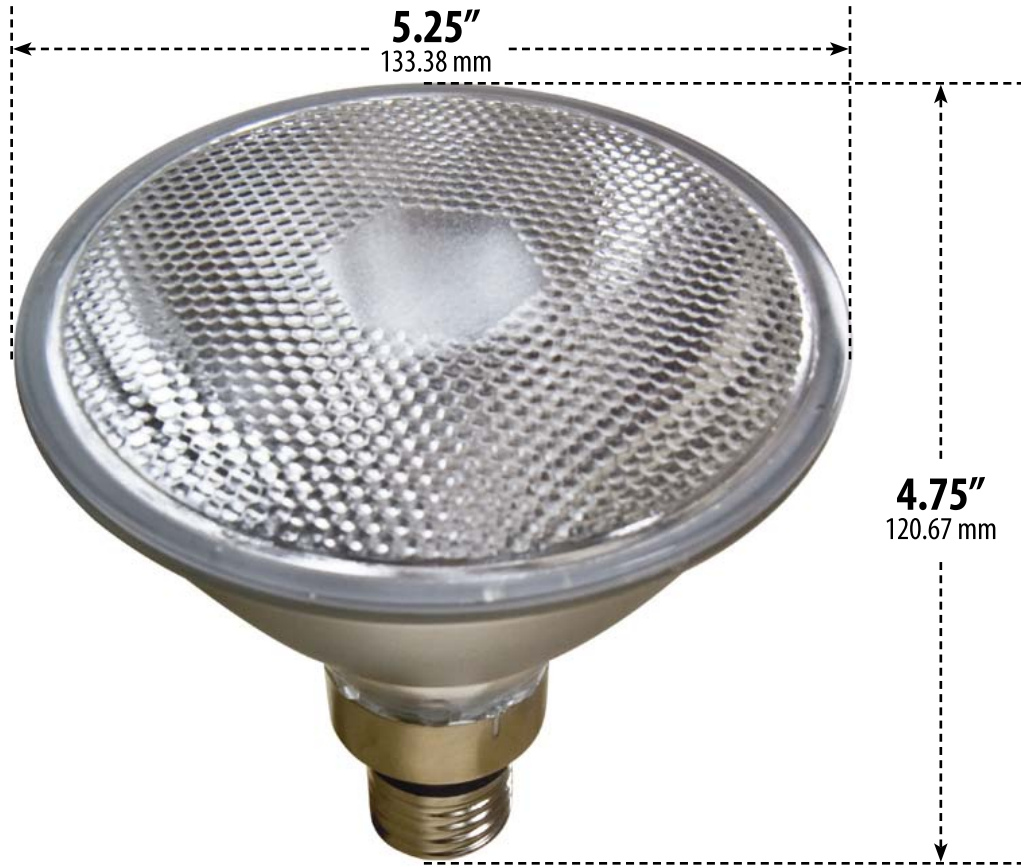

DL-PAR38-70MH - DL-PAR38-100MH

METAL HALIDE PAR38 LAMPS

▶ **Base:** Screw-In PAR38 Base

▶ **Lamp:** HID-MH 120V

▶ **Lamp Colors:** White, Blue, Green,
Red (100W only), Purple (70W only)

Weight: 11.5oz

DL-PAR38-70MH 70W